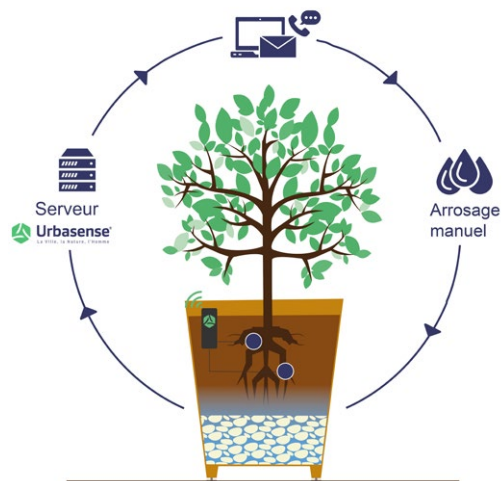

Option

Sensor Tranquileau

THE BENEFITS OF THE TRANQUILEAU SYSTEM :

Reduce the frequency of watering
Avoid unnecessary watering runs
Save water

KIT CONTENTS :

Minisense® Connected
Remote antenna
Battery and protective case
Two blood pressure sensors

Our **Tranquileau** solution is a sensor system designed to be integrated into the growing medium of the planter. This standalone system monitors and assesses the roots' water needs using a tensiometer probe. A single system provides data for an entire set of planters, enabling a 50% reduction in watering. An innovative system developed in partnership with Urbasense.