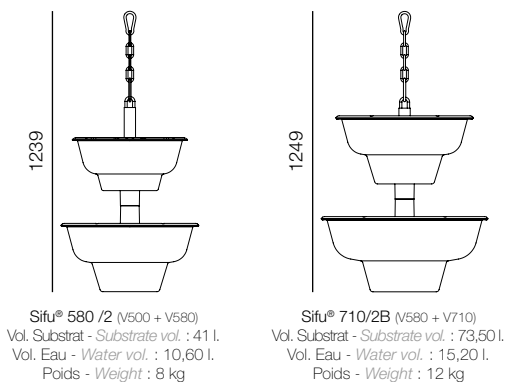

Flowerbox: Recyclable biobased polypropylene (30% oyster shell) with anti-UV treatment, water reserve with overflow and drain plug, drainage grid removable | **Options:** Removable recycled and recyclable plastic planting liner in recycled plastic, automatic (low-flow) or semi-automatic (high-flow) watering system | **Colours:** Beige, no added colorant and no anti-UV treatment, Green leaf and charcoal Grey

VASQUE BOWL

SUSPENSION SIMPLE SINGLE SUSPENSION

SUSPENSION DOUBLE DOUBLE SUSPENSION

OPTIONS OPTIONS

Bac de culture
Planting liner

Système d'arrosage
Watering system